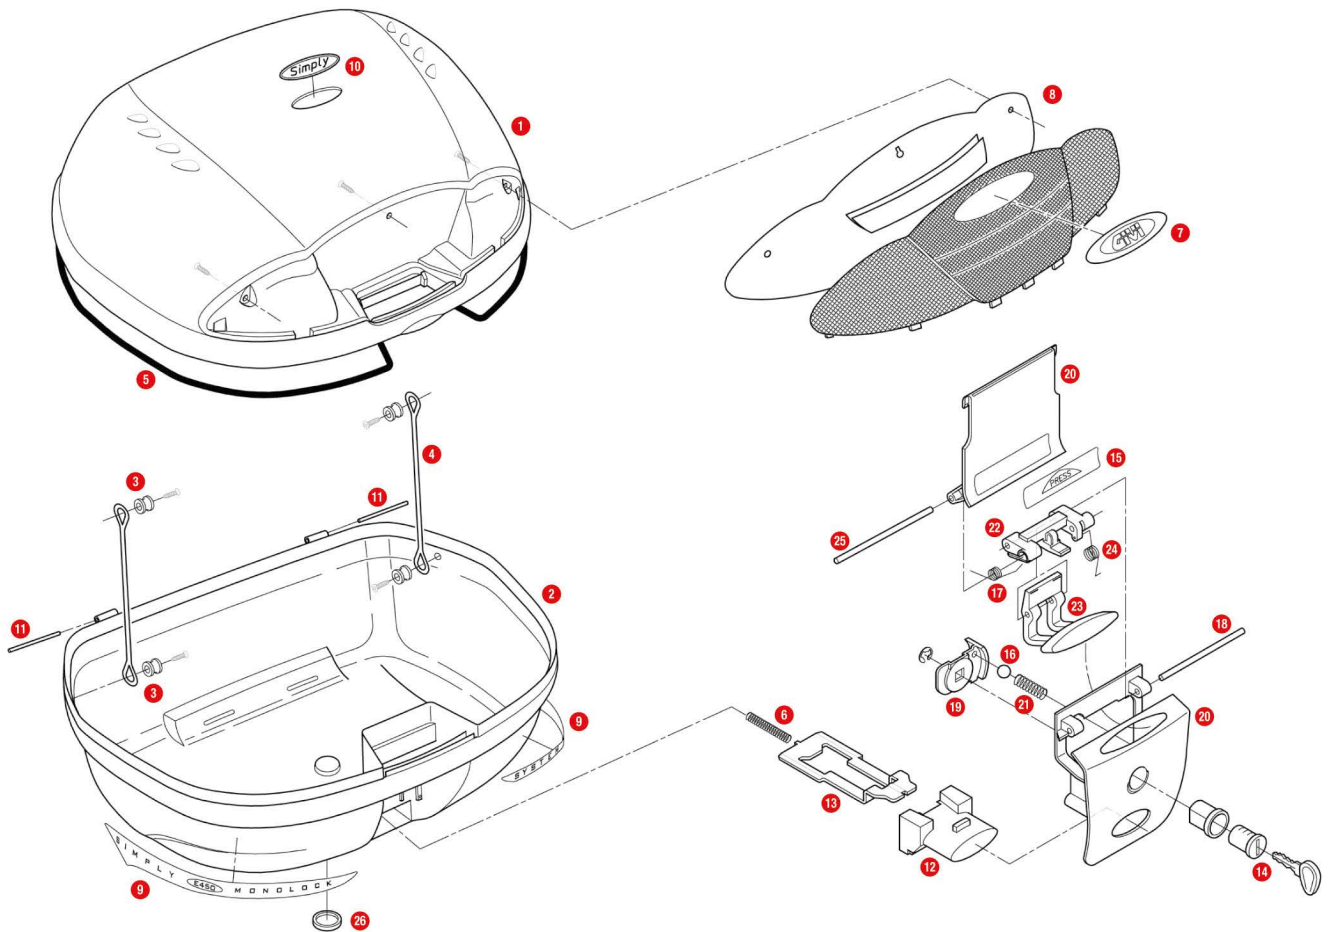

E450 SIMPLY II

1	Z450CNM	E450 top-shell black
2	Z450FNM	E450 - E470 bottom-shell black
3	Z112R	Red pulley, 4 pcs.
4	Z115R	Stop bag opening yarn, 2 pcs.
5	Z159R	Bag lock lining, 1 pcs.
6	Z191R	Push button spring, 1 pcs.
7	Z451	Oval GIVI mark (reflector)
8	Z1234	Reflector with white background
9	Z457 ▲	Pair of SIMPLY stickers DX/SX
10	Z458R	E470 oval logo, 1 pcs
11	Z590R	Pin. Medium, 2 pcs.
12	Z645R	Push button red
13	Z762NR	Bolt, 1 pcs.
	Z358	Circuit with lamps for version with stop light already mounted

	Z641NM	Lock set
14	Z140R	Key locks with corresponding bush with red handle
15	Z409R	Name holder, 1 pcs.
16	Z630	Steel spheres D. 6
17	Z632R	Steel torsion spring
18	Z637R	Pin. D. 04x75 mm, (1 piece)
19	Z640R	Plate below lock for standard key
	Z4513R	Plate below lock for Security Lock key
20	Z641NR	Hinge black
21	Z648	Cylinder spring
22	Z643R	Lock set element red, 1 pcs.
23	Z644R	Opening push button, red, 1 pcs. (for top-case V46)
24	Z647R	Torsion spring, 1 pcs.
25	Z721R	Pin. D. 04x85 mm
26	Z1235	Injection covering cap