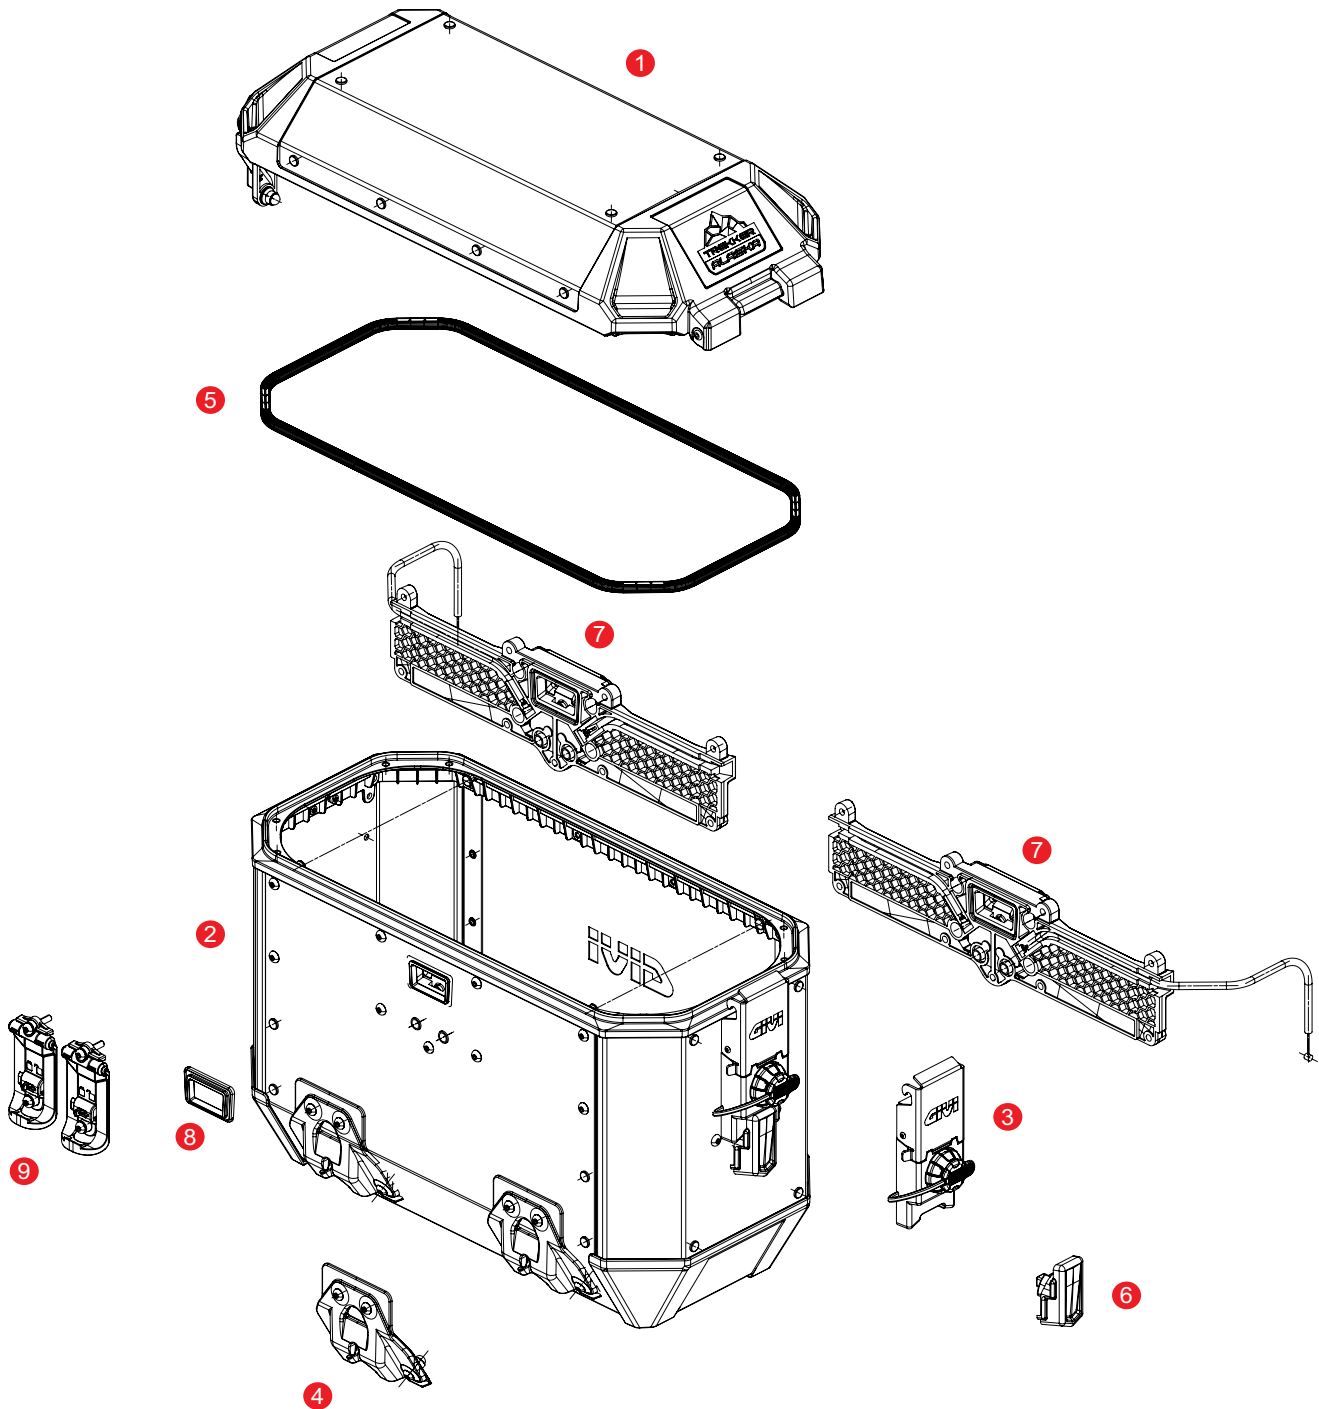

**ALA36APACK2 / ALA36BPACK2 TREKKER ALASKA**

ZALA36ACM	ALA36A assembled Top Shell, with handle		
ZALA36BCM	ALA36B assembled Top Shell black, with handle		
ZALA36ARFM	ALA36A assembled Bottom Shell, right side		
ZALA36ALFM	ALA36A assembled Bottom Shell, left side		
ZALA36BRFM	ALA36B assembled Bottom Shell black, right side		
ZALA36BLFM	ALA36B assembled Bottom Shell black, left side		
Z8024MR-ALA	Hinge stop		
Z4943R	Trim		

Z9799R	Release lever		
Z9833-2MDXR	Reinforcement, right side		
Z9833-2MSXR	Reinforcement, left side		
Z9838R	Clamp		
Z9837R	Hook system (Right / Left)		
SL101	Security lock set including cylinder, 2 keys, bush and under lock platelets		
SL103	Security Lock key set for 3 cases, including bush and under lock platelets		